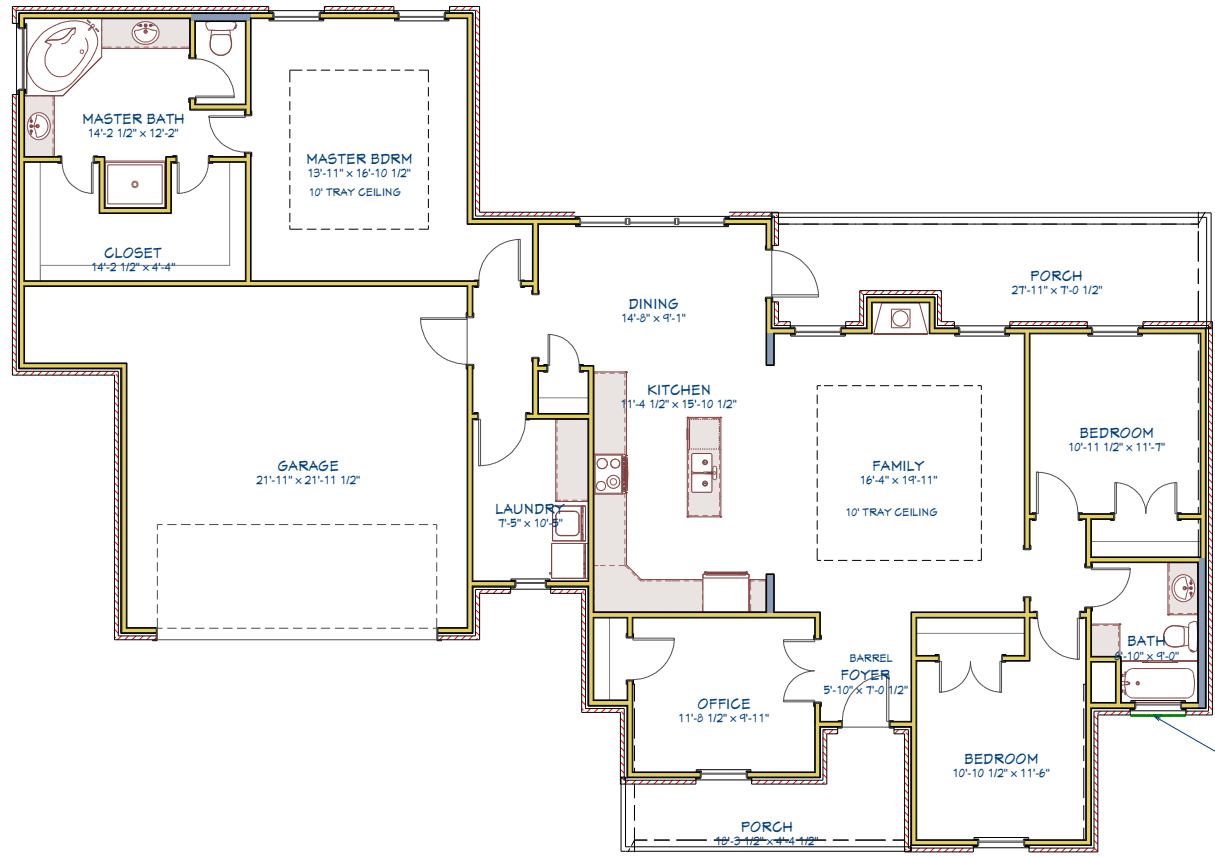

N

FAKE SHUTTERS

LIVING AREA  
2024 sq ft

9' CEILINGS UNLESS NOTED